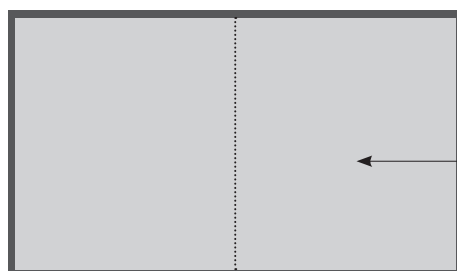

THE PRINT SPECIFICATIONS

1 PAGE

SPREAD

TRIM FORMAT

BLEED FORMAT

TRIM FORMAT

1 PAGE	SPREAD
235 mm x 280 mm	470 mm x 280 mm

BLEED FORMAT